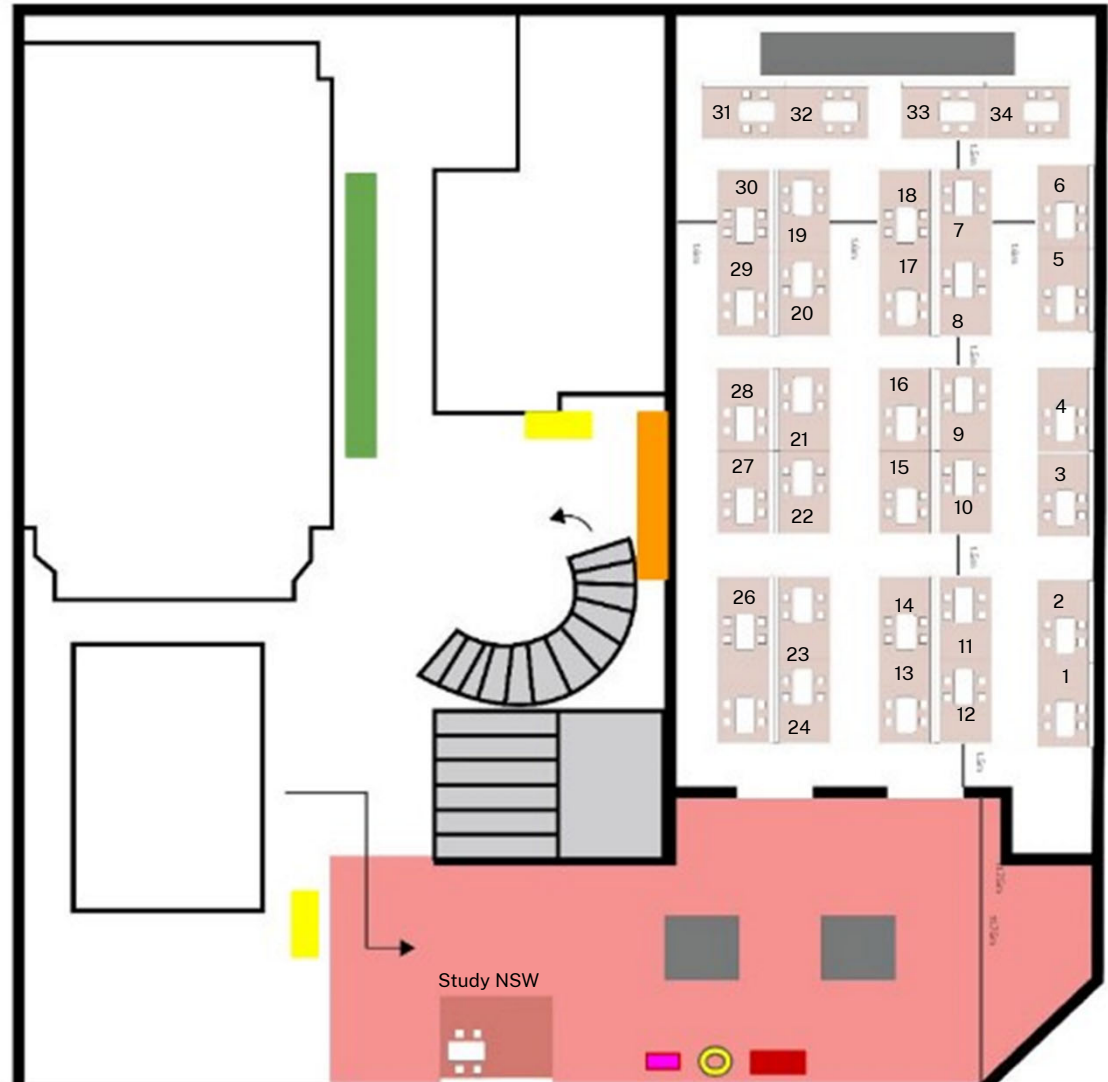

Floor Plan at Rex Hotel - HCMC

NSW Education Expo - HCMC

- | | | |
|---------------------------------------|--|---|
| 1 Headland Montessori Group | 13 Scots All Saints College | 24 PLC Armidale |
| 2 Stella Maris College | 14 JMC Academy | 26 Pal Buddhist School |
| 3 EzyRemit | 15 Global Experience | 27 Times Education Group Australia |
| 4 Academy of Entrepreneurs | 16 Iglu | 28 S P Jain School of Management |
| 5 Greenwich College | 17 University of New South Wales | 29 University of Technology Sydney |
| 6 Excelsia College | 18 University of New England | 30 CQ University - Sydney |
| 7 Torrens University Australia | 19 Australian Catholic University | 31 University of Sydney |
| 8 ICMS | 20 University of Newcastle | 32 University of Wollongong |
| 9 Y Suites | 21 Australian Institute of Higher Education | 33 Macquarie University |
| 10 Scape | 22 National Academy of Professional Studies | 34 Western Sydney University |
| 11 TAFE NSW | | |
| 12 NSW Department of Education | 23 The Scots College | |