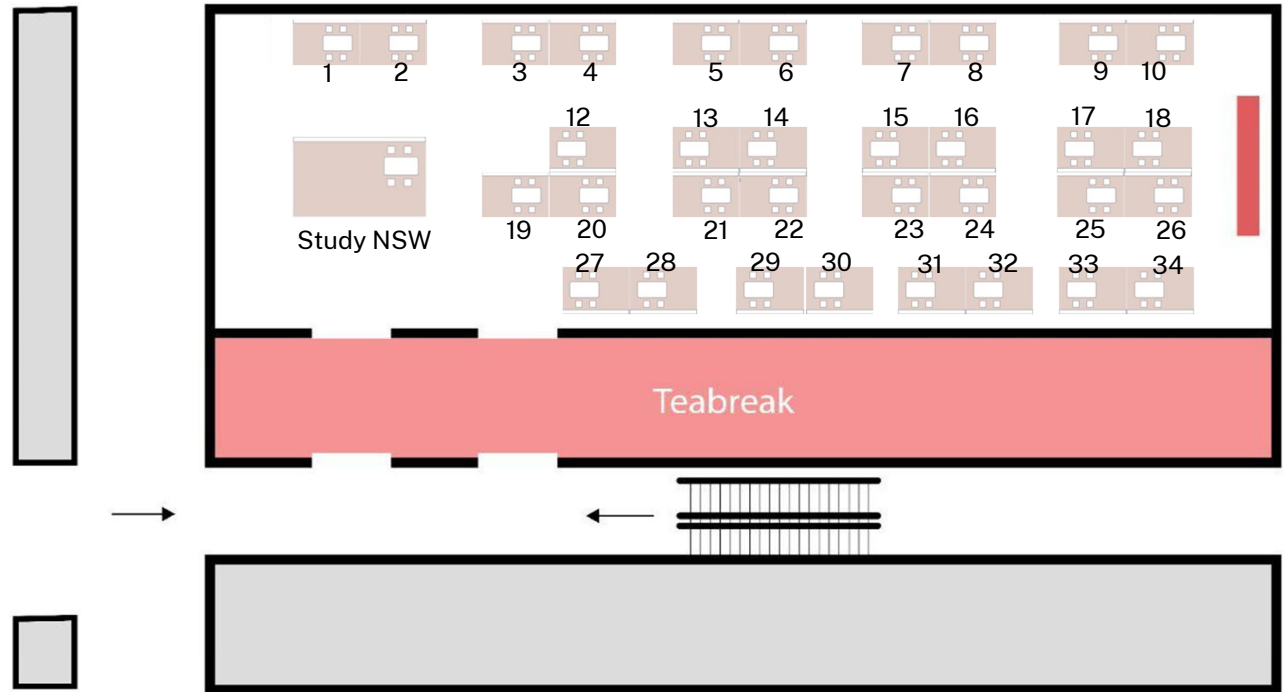

Study NSW

Part of the New South Wales Government

NEW SOUTH WALES EDUCATION EXPO VIETNAM 2024

Triển lãm Du học bang New South Wales - Úc

Floor Plan at Grand Plaza Hotel – Hanoi

NSW Education Expo - Hanoi

- | | | |
|-----------------------------------------|----------------------------------------------------|-----------------------------------------|
| 1 Academy of Entrepreneurs | 13 PLC Armidale Pathways | 24 Times Education Group |
| 2 Global Experience | 14 Australian Institute of Higher Education | 25 University of New South Wales |
| 3 Scots All Saints College | 15 ICMS | 26 University of Wollongong |
| 4 Headland Montessori Group | 16 Torrens University Australia | 27 EzyRemit |
| 5 Iglu | 17 University of New England | 28 Stella Maris College |
| 6 Scape | 18 University of Technology Sydney | 29 Excelsia College |
| 7 Y Suites | 19 NSW Department of Education | 30 Greenwich College |
| 8 TAFE NSW | 20 The Scots College | 31 Macquarie University |
| 9 Australian Catholic University | 21 JMC Academy | 32 Western Sydney University |
| 10 University of Newcastle | 22 National Academy of Professional Studies | 33 CQ University - Sydney |
| 12 Pal Buddhist School | 23 S P Jain School of Management | 34 University of Sydney |